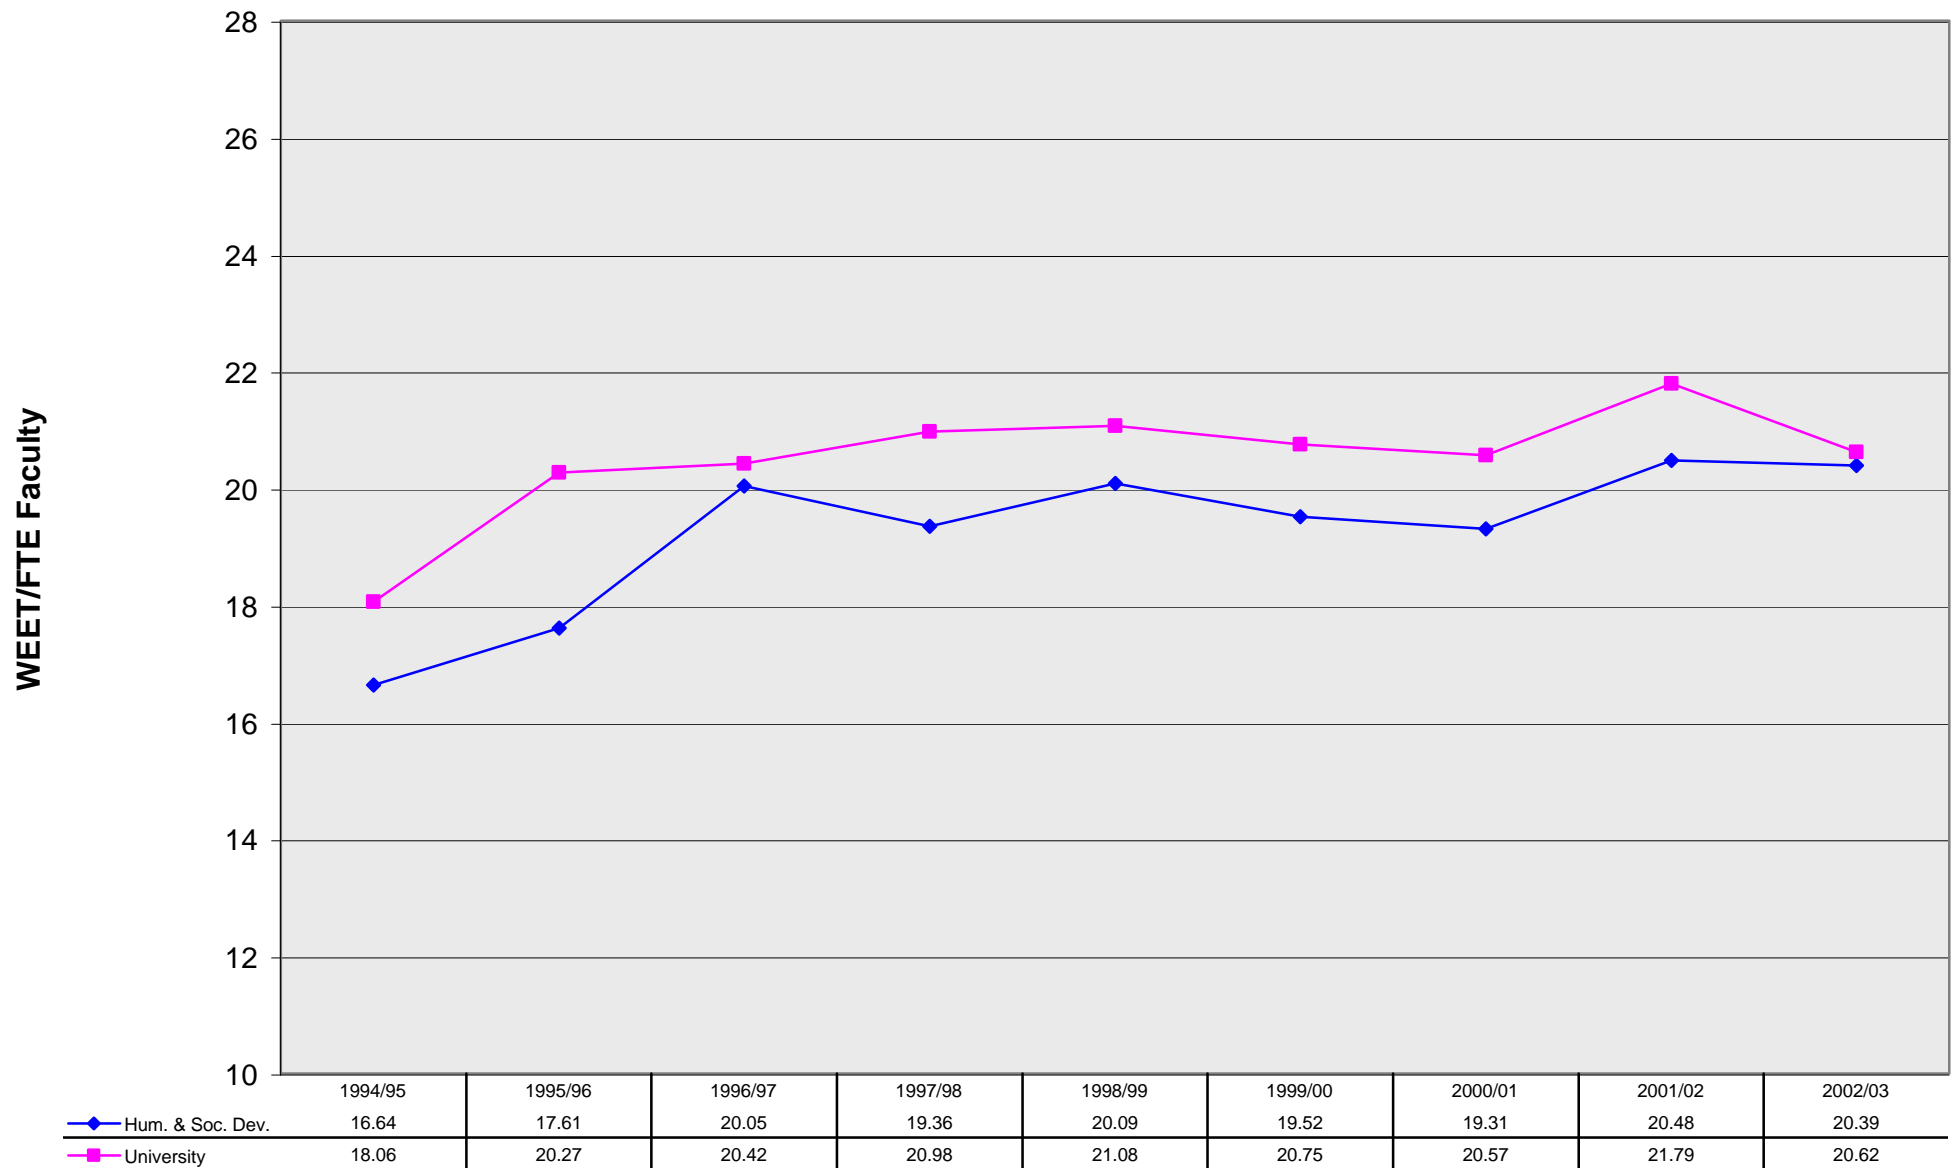

Annualized Weighted EET Students per FTE Faculty Ratios

Source: ARAI Table 7 (data derived from ARAI Table 5 and ARAI Table 6)
University of Victoria

Institutional Planning & Analysis
February 10, 2004